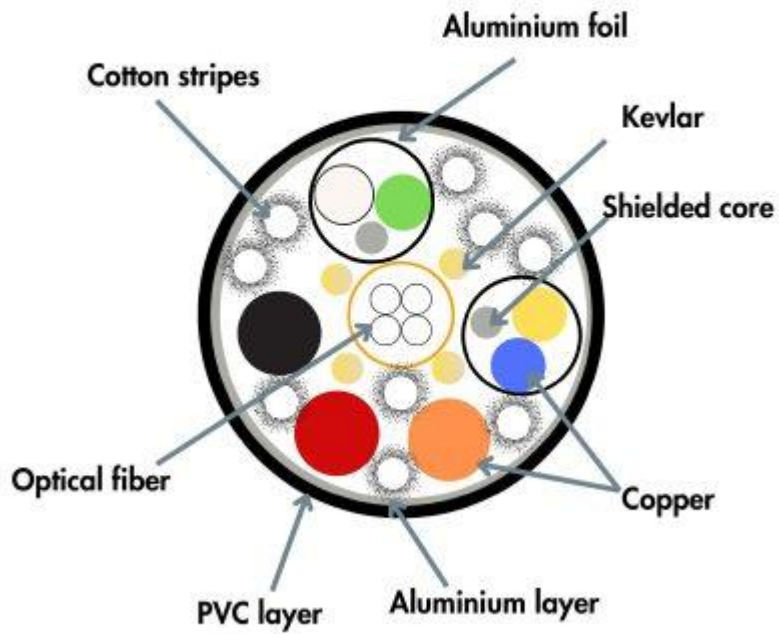

KEY FEATURES

- Supports a wide range of resolutions up to 4K@60Hz (color space 4:4:4) 3D and Deep color.
- Supports Multi-channel audio, Dolby True HD, DTS-HD, DTS-HD Master Audio.
- Is HDMI compliant: EDID, CEC, HDCP (2.2), HDR (High Dynamic Range).
- Reduced EMI and RFI.
- Has high pilling strength and compression load.
- Has Source/Display clearly printed on the connector as well as tagged on the cable for easy identification.
- Support 18G super speed.
- Include a DC cable to optionally connect an external 5V power supply (if required, this is typically connected on the display side).

Parameter	Symbol	Min	Typical	Max	Unit
Power Supply Voltage	VCC	4.75	5.0	5.25	V
Operating Temperature	Top	0		50	°C

Specifications:

Item	Description	
Units	Transmitter (Source)	Receiver (Display)
HDCP & DDC	HDCP2.2 Fully Support bi-directional EDID and HDCP communication	
Video Bandwidth	6 Gbps/x3Channel (max) + Clock.	
Supported Resolution & Distance	HDTV: 480p, 720p, 1080i and 1080p deep color, 4K@30Hz, 4K@60Hz (4:4:4), 3D Full HD 1920x1080, up to 100 meters.	
O/E Converter	4 Channel 850 nm VCSEL array	4 CH GaAs PD array
Connector Type	HDMI Type D with HDMI D/female to HDMI A/male adapter	
Connector Dimension	Type A: (W)48.2mm x (D)20mm x (H)10mm Pulling Tool: (W)55.2mm x (D)17.5mm x (H)13mm	
Cable Type	Hybrid type with OM3 fiber and copper wire	
Cable Length	15M	

Cable Structure

Cable Structure

HDMI OPTICAL FIBER V2.0 CABLE

Flexible

**Stunning image detail and real life clarity
with 4K Ultra HD**

**UPGRADED VERSION
PRO SERIES**