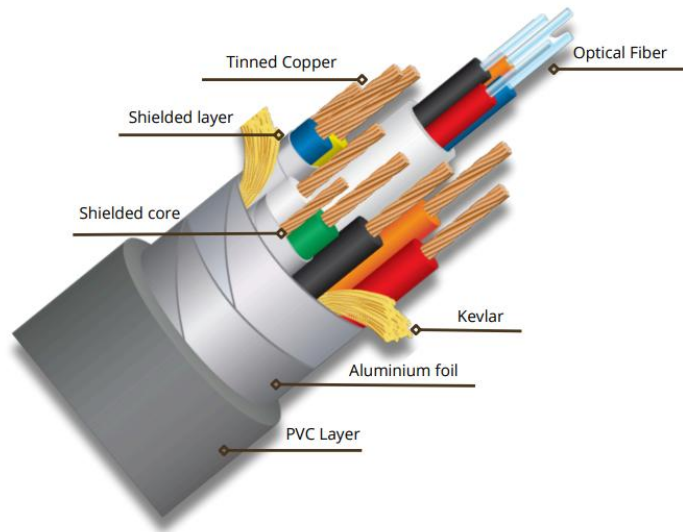

KEY FEATURES

- Supports a wide range of resolutions up to 4K@60Hz (color space 4:4:4) 3D and Deep color.
- Supports Multi-channel audio, Dolby True HD, DTS-HD, DTS-HD Master Audio.
- Is HDMI compliant: EDID, CEC, HDCP (2.2), HDR (High Dynamic Range).
- Reduced EMI and RFI.
- Has high pilling strength and compression load.
- Has Source/Display clearly printed on the connector as well as tagged on the cable for easy identification.
- Support 18G super speed.
- Include a DC cable to optionally connect an external 5V power supply (if required, this is typically connected on the display side).

Parameter	Symbol	Min	Typical	Max	Unit
Power Supply Voltage	VCC	4.75	5.0	5.25	V
Operating Temperature	Top	0		50	°C

Specifications:

Item	Description	
Units	Transmitter (Source)	Receiver (Display)
HDCP & DDC	HDCP2.2 Fully Support bi-directional EDID and HDCP communication	
Video Bandwidth	6 Gbps/x3Channel (max) + Clock.	
Supported Resolution & Distance	HDTV: 480p, 720p, 1080i and 1080p deep color, 4K@30Hz, 4K@60Hz (4:4:4), 3D Full HD 1920x1080, up to 100 meters.	
O/E Converter	4 Channel 850 nm VCSEL array	4 CH GaAs PD array
Connector Type	HDMI Type D with HDMI D/female to HDMI A/male adapter	
Connector Dimension	Type A: (W)48.2mm x (D)20mm x (H)10mm Pulling Tool: (W)55.2mm x (D)17.5mm x (H)13mm	
Cable Type	Hybrid type with OM3 fiber and copper wire	
Cable Length	15M	

Cable Structure

Cable Structure

HDMI OPTICAL FIBER V2.0 CABLE

Flexible

**Stunning image detail and real life clarity
with 4K Ultra HD**

**UPGRADED VERSION
PRO SERIES**