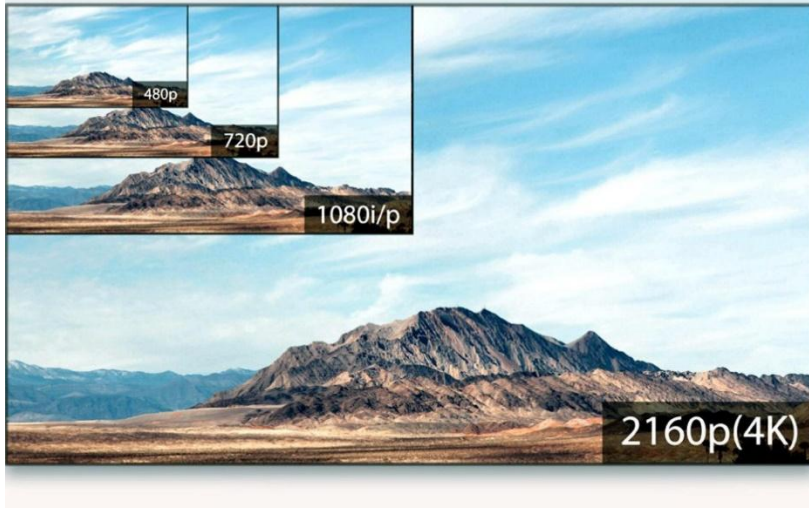

Parameter	Symbol	Min	Typical	Max	Unit
Power Supply Voltage	VCC	4.75	5.0	5.25	V
Operating Temperature	Top	0		50	°C

Specifications:

Item	Description	
Units	Transmitter (Source)	Receiver (Display)
HDCP & DDC	HDCP2.2 Fully Support bi-directional EDID and HDCP communication	
Video Bandwidth	6 Gbps/x3Channel (max) + Clock.	
Supported Resolution & Distance	HDTV: 480p, 720p, 1080i and 1080p deep color, 4K@30Hz, 4K@60Hz (4:4:4), 3D Full HD 1920x1080, up to 100 meters.	
O/E Converter	4 Channel 850 nm VCSEL array	4 CH GaAs PD array
Connector Type	HDMI Type D with HDMI D/female to HDMI A/male adapter	
Connector Dimension	Type A: (W)48.2mm x (D)20mm x (H)10mm Pulling Tool: (W)55.2mm x (D)17.5mm x (H)13mm	
Cable Type	Hybrid type with OM3 fiber and copper wire	
Cable Length	15M	

Cable Structure

Cable Structure

HDMI OPTICAL FIBER V2.0 CABLE

Flexible

**Stunning image detail and real life clarity
with 4K Ultra HD**

**UPGRADED VERSION
PRO SERIES**