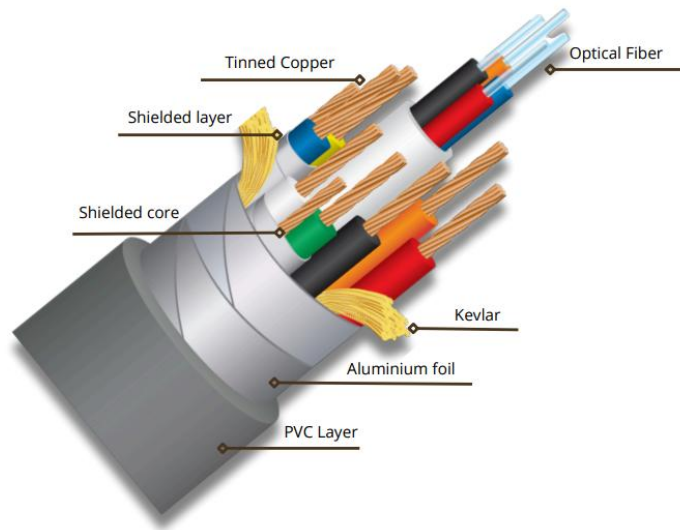

KEY FEATURES

- Supports a wide range of resolutions up to 4K@60Hz (color space 4:4:4) 3D and Deep color.
- Supports Multi-channel audio, Dolby True HD, DTS-HD, DTS-HD Master Audio.
- Is HDMI compliant: EDID, CEC, HDCP (2.2), HDR (High Dynamic Range).
- Reduced EMI and RFI.
- Has high pilling strength and compression load.
- Has Source/Display clearly printed on the connector as well as tagged on the cable for easy identification.
- Support 18G super speed.
- Include a DC cable to optionally connect an external 5V power supply (if required, this is typically connected on the display side).

Parameter	Symbol	Min	Typical	Max	Unit
Power Supply Voltage	VCC	4.75	5.0	5.25	V
Operating Temperature	Top	0		50	°C

Specifications:

Item	Description	
Units	Transmitter (Source)	Receiver (Display)
HDCP & DDC	HDCP2.2 Fully Support bi-directional EDID and HDCP communication	
Video Bandwidth	6 Gbps/x3Channel (max) + Clock.	
Supported Resolution & Distance	HDTV: 480p, 720p, 1080i and 1080p deep color, 4K@30Hz, 4K@60Hz (4:4:4), 3D Full HD 1920x1080, up to 100 meters.	
O/E Converter	4 Channel 850 nm VCSEL array	4 CH GaAs PD array
Connector Type	HDMI Type D with HDMI D/female to HDMI A/male adapter	
Connector Dimension	Type A: (W)48.2mm x (D)20mm x (H)10mm Pulling Tool: (W)55.2mm x (D)17.5mm x (H)13mm	
Cable Type	Hybrid type with OM3 fiber and copper wire	
Cable Length	20M	

Cable Structure

Cable Structure

HDMI OPTICAL FIBER V2.0 CABLE

Flexible

**Stunning image detail and real life clarity
with 4K Ultra HD**

**UPGRADED VERSION
PRO SERIES**