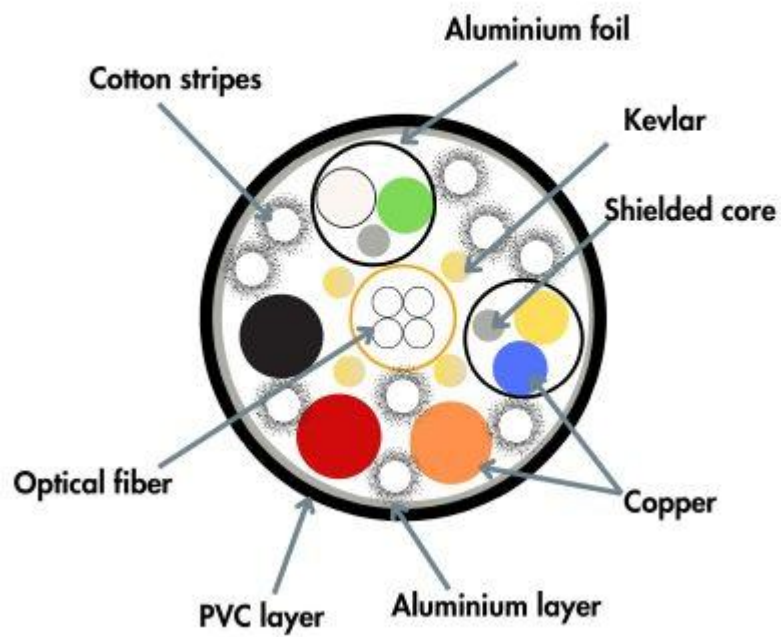

KEY FEATURES

- Supports a wide range of resolutions up to 4K@60Hz (color space 4:4:4) 3D and Deep color.
- Supports Multi-channel audio, Dolby True HD, DTS-HD, DTS-HD Master Audio.
- Is HDMI compliant: EDID, CEC, HDCP (2.2), HDR (High Dynamic Range).
- Reduced EMI and RFI.
- Has high pilling strength and compression load.
- Has Source/Display clearly printed on the connector as well as tagged on the cable for easy identification.
- Support 18G super speed.
- Include a DC cable to optionally connect an external 5V power supply (if required, this is typically connected on the display side).

Parameter	Symbol	Min	Typical	Max	Unit
Power Supply Voltage	VCC	4.75	5.0	5.25	V
Operating Temperature	Top	0		50	°C

Specifications:

Item	Description	
Units	Transmitter (Source)	Receiver (Display)
HDCP & DDC	HDCP2.2 Fully Support bi-directional EDID and HDCP communication	
Video Bandwidth	6 Gbps/x3Channel (max) + Clock.	
Supported Resolution & Distance	HDTV: 480p, 720p, 1080i and 1080p deep color, 4K@30Hz, 4K@60Hz (4:4:4), 3D Full HD 1920x1080, up to 100 meters.	
O/E Converter	4 Channel 850 nm VCSEL array	4 CH GaAs PD array
Connector Type	HDMI Type D with HDMI D/female to HDMI A/male adapter	
Connector Dimension	Type A: (W)48.2mm x (D)20mm x (H)10mm Pulling Tool: (W)55.2mm x (D)17.5mm x (H)13mm	
Cable Type	Hybrid type with OM3 fiber and copper wire	
Cable Length	20M	

Cable Structure

Cable Structure

HDMI OPTICAL FIBER V2.0 CABLE

Flexible

**Stunning image detail and real life clarity
with 4K Ultra HD**

**UPGRADED VERSION
PRO SERIES**