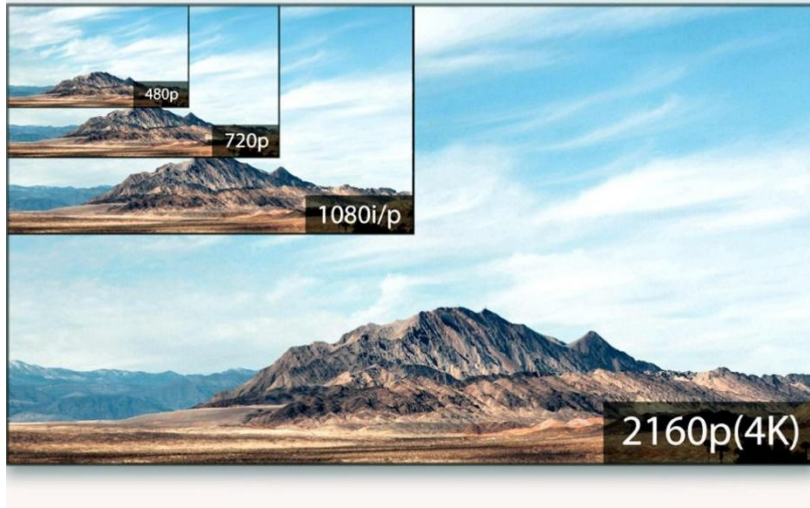

Parameter	Symbol	Min	Typical	Max	Unit
Power Supply Voltage	VCC	4.75	5.0	5.25	V
Operating Temperature	Top	0		50	°C

Specifications:

Item	Description	
Units	Transmitter (Source)	Receiver (Display)
HDCP & DDC	HDCP2.2 Fully Support bi-directional EDID and HDCP communication	
Video Bandwidth	6 Gbps/x3Channel (max) + Clock.	
Supported Resolution & Distance	HDTV: 480p, 720p, 1080i and 1080p deep color, 4K@30Hz, 4K@60Hz (4:4:4), 3D Full HD 1920x1080, up to 100 meters.	
O/E Converter	4 Channel 850 nm VCSEL array	4 CH GaAs PD array
Connector Type	HDMI Type D with HDMI D/female to HDMI A/male adapter	
Connector Dimension	Type A: (W)48.2mm x (D)20mm x (H)10mm Pulling Tool: (W)55.2mm x (D)17.5mm x (H)13mm	
Cable Type	Hybrid type with OM3 fiber and copper wire	
Cable Length	20M	

Cable Structure

Cable Structure

HDMI OPTICAL FIBER V2.0 CABLE

Flexible

**Stunning image detail and real life clarity
with 4K Ultra HD**

**UPGRADED VERSION
PRO SERIES**