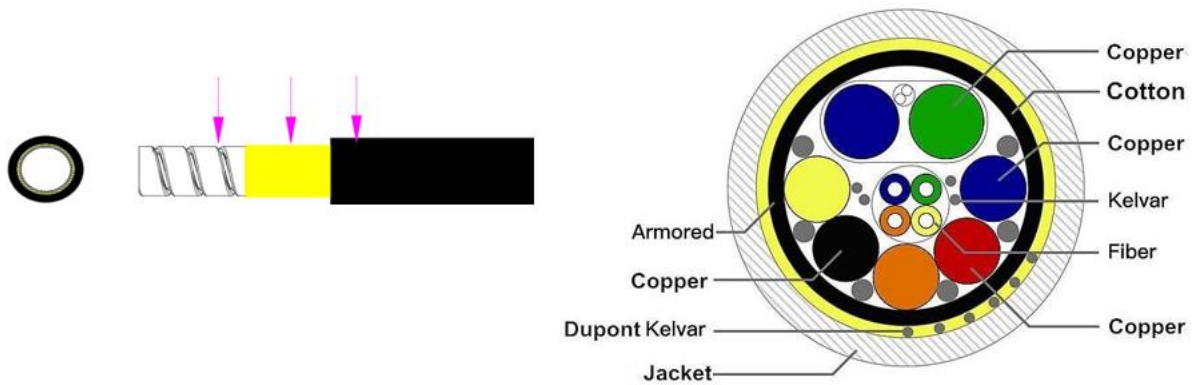

Hybird Cable Profile

Cable	Structure	Material/Model	Specifications
1.	Metal Tube	200CU Stainless steel	4.4±0.1
2.	To strengthen the unit	Dupont Kevlar	1670D*4
3.	Jacket	TPU	OD 5.8±0.2mm

Tensile (N)		Crush Resistance (N/100mm)		Bending Radius (mm)		Temperature (° C)
Long Term	Short Term	Long Term	Short Term	Dynamic	Static	
400	800	1000	2000	10D	20D	-40~+80