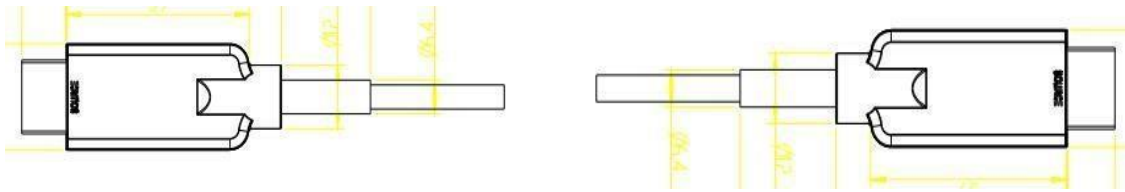

Installation

To Sources (Example: DVD, PC)

To Sink (Example: TV)