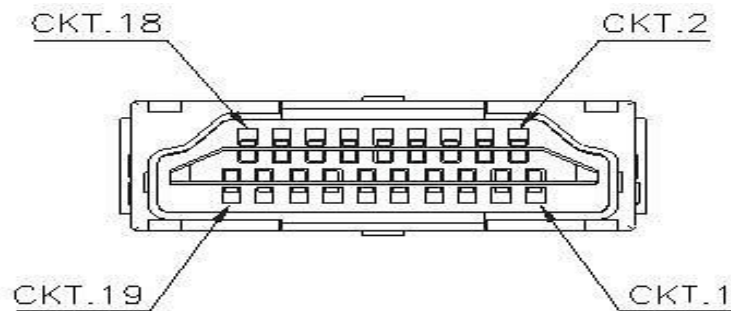

HDMI Type A pin Assignment

HDMI Type A Connector Pin Assignment

PIN	Function	PIN	Function
1	T.M.D.S. Data 2+	11	TMDS Clock Shield
2	T.M.D.S. Data 2 Shield	12	TMDS Clock-
3	T.M.D.S. Data 2-	13	CEC
4	T.M.D.S. Data 1+	14	Utility
5	T.M.D.S. Data 1 Shield	15	SCL
6	T.M.D.S. Data 1-	16	SDA
7	T.M.D.S. Data 0+	17	DDC/CEC Ground
8	T.M.D.S. Data 2 Shield	18	+5V Power
9	T.M.D.S. Data 0-	19	Hot Plug Detect
10	TMDS Clock+