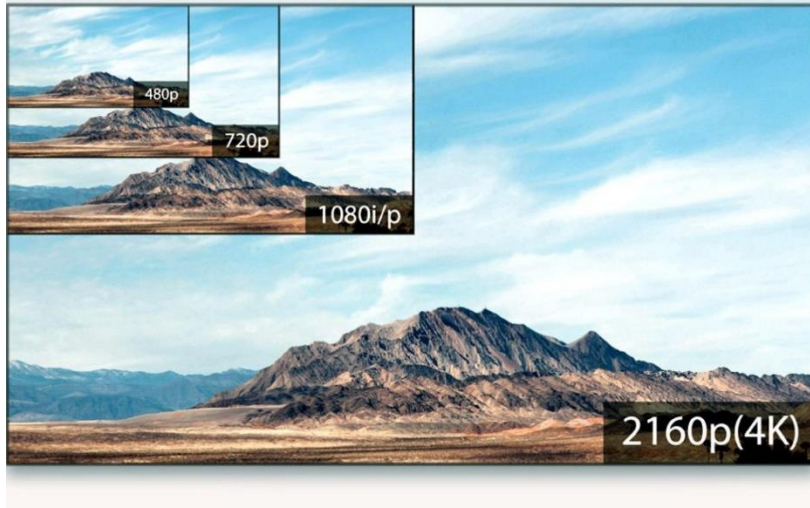

Parameter	Symbol	Min	Typical	Max	Unit
Power Supply Voltage	VCC	4.75	5.0	5.25	V
Operating Temperature	Top	0		50	°C

Specifications:

Item	Description	
Units	Transmitter (Source)	Receiver (Display)
HDCP & DDC	HDCP2.2 Fully Support bi-directional EDID and HDCP communication	
Video Bandwidth	6 Gbps/x3Channel (max) + Clock.	
Supported Resolution & Distance	HDTV: 480p, 720p, 1080i and 1080p deep color, 4K@30Hz, 4K@60Hz (4:4:4), 3D Full HD 1920x1080, up to 100 meters.	
O/E Converter	4 Channel 850 nm VCSEL array	4 CH GaAs PD array
Connector Type	HDMI Type D with HDMI D/female to HDMI A/male adapter	
Connector Dimension	Type D: (W)44.2mm x (D)12.7mm x (H)7.1mm Type A: (W)48.2mm x (D)20mm x (H)10mm Pulling Tool: (W)55.2mm x (D)17.5mm x (H)13mm	
Cable Type	Hybrid type with OM3 fiber and copper wire	
Cable Length	70M	

Stunning image detail and real life clarity with 4K Ultra HD

Support ARC audio