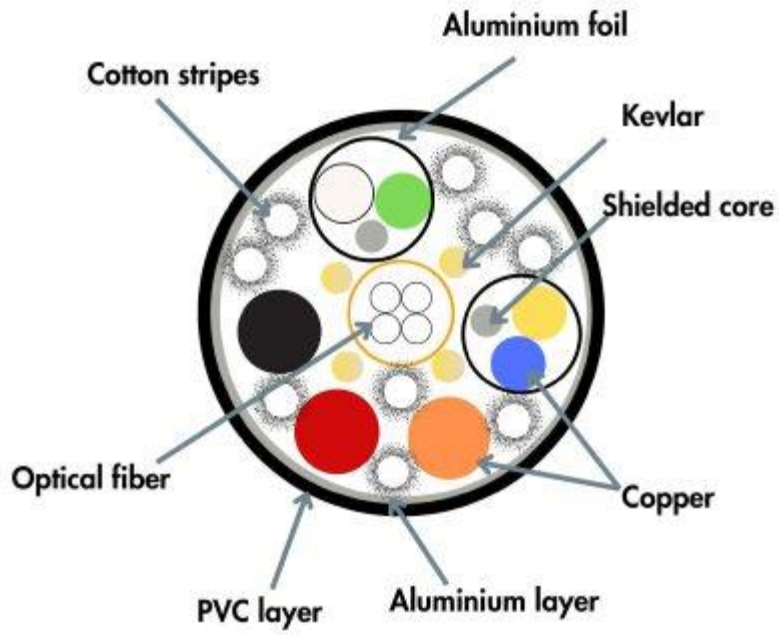

KEY FEATURES

- Supports a wide range of resolutions up to 4K@60Hz (color space 4:4:4) 3D and Deep color.
- Supports Multi-channel audio, Dolby True HD, DTS-HD, DTS-HD Master Audio.
- Is HDMI compliant: EDID, CEC, HDCP (2.2), HDR (High Dynamic Range).
- Reduced EMI and RFI.
- Has high pilling strength and compression load.
- Has Source/Display clearly printed on the connector as well as tagged on the cable for easy identification.
- Support 18G super speed.
- Include a DC cable to optionally connect an external 5V power supply (if required, this is typically connected on the display side).

Parameter	Symbol	Min	Typical	Max	Unit
Power Supply Voltage	VCC	4.75	5.0	5.25	V
Operating Temperature	Top	0		50	°C

Specifications:

Item	Description	
Units	Transmitter (Source)	Receiver (Display)
HDCP & DDC	HDCP2.2 Fully Support bi-directional EDID and HDCP communication	
Video Bandwidth	6 Gbps/x3Channel (max) + Clock.	
Supported Resolution & Distance	HDTV: 480p, 720p, 1080i and 1080p deep color, 4K@30Hz, 4K@60Hz (4:4:4), 3D Full HD 1920x1080, up to 100 meters.	
O/E Converter	4 Channel 850 nm VCSEL array	4 CH GaAs PD array
Connector Type	HDMI Type D with HDMI D/female to HDMI A/male adapter	
Connector Dimension	Type D: (W)44.2mm x (D)12.7mm x (H)7.1mm Type A: (W)48.2mm x (D)20mm x (H)10mm Pulling Tool: (W)55.2mm x (D)17.5mm x (H)13mm	
Cable Type	Hybrid type with OM3 fiber and copper wire	
Cable Length	70M	

Cable Structure

Solid Connection with Screws

Flexible

HDMI OPTICAL FIBER V2.0 CABLE

Dynamic HDR Technology

Provide more dynamic range and restore more color detail

Dynamic HDR

No HDR