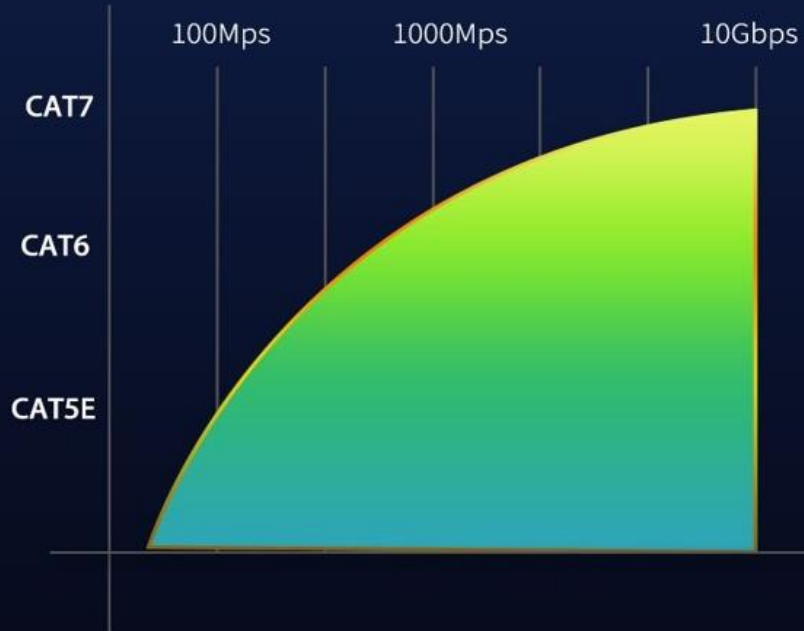

## 8 wire twisted pair structure decrease the interference

The Twist distance is higher than the standard distance, which can lower the interference between wires, remove the interference signal and transmit the useful signal fully.