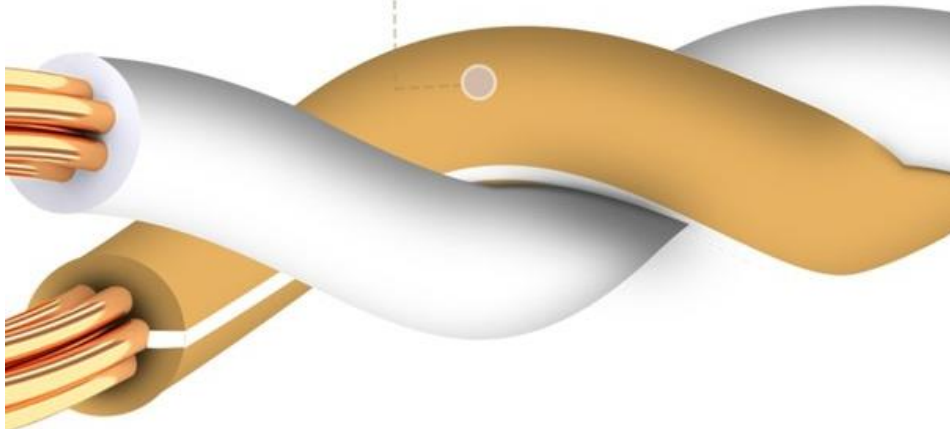

Environmental and durable jacket

The waterproof and high density HDPE ,which is durable and hard to damaged

环保HDPE材料