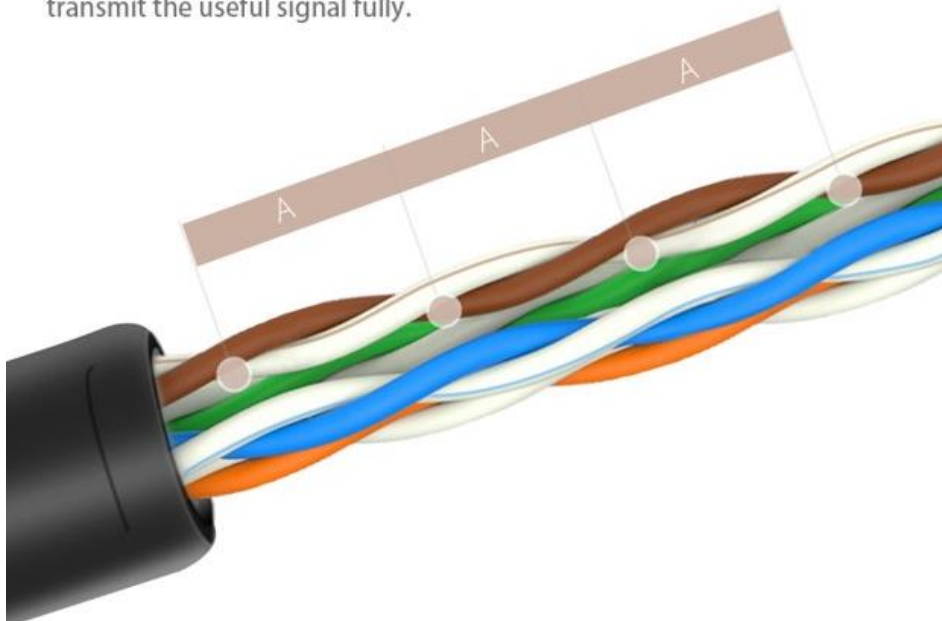

Router

Switch

TV

Tv Box

## 8 wire twisted pair structure decrease the interference

The Twist distance is higher than the standard distance, which can lower the interference between wires, remove the interference signal and transmit the useful signal fully.

## provide the CAT6 1Gbps transmission

The cross bone separates 4 pairs twisted wire, decrease the crosstalk ,reduces the loss and provide the shielding,which increase the performance of the cable make sure the 1000Mbps transmission