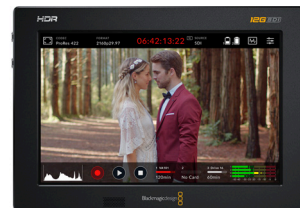

Blackmagic Video Assist 7" 12G HDR

Blackmagic Video Assist 7" 12G HDR adds professional monitoring and recording to any SDI or HDMI camera in all HD, Ultra HD, 2K and 4K DCI formats! The super bright 2500nit 7 inch HDR monitor supports 3D LUTs and features professional scopes along with powerful focus assist and exposure tools that help you accurately set focus, exposure and frame shots. Dual built in SD card recorders save files from any camera in 10-bit 4:2:2 ProRes or DNx formats. You also get two mini XLR connections with 48V of phantom power and a noise floor of -128dBV for high quality, crystal clear audio recording. Plus, you can start editing immediately because you don't have to convert the files!

Connections

SDI Video Inputs

1

SDI Video Outputs

1

SDI Rates

270Mb, 1.5G, 3G, 6G, 12G.

HDMI 2.0a Video Inputs

1

HDMI 2.0a Video Outputs

1

Analog Audio Inputs

2 x balanced mini XLR with phantom power

Analog Audio Outputs

1 x 3.5 mm headphone jack.

Built in Speaker

Mono

Screen Dimensions

7 inch 1920 x 1200.

Screen Brightness

2500nits

Screen Color

P3 wide color gamut

SDI Audio Inputs