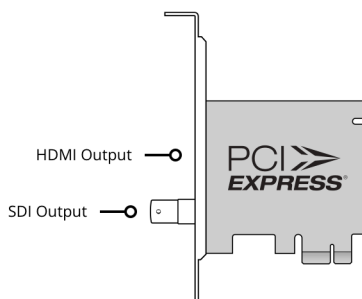

Computer Interface

PCI Express 1 lane, compatible with 1, 4, 8 and 16 lane PCI Express slots.

Supported Codecs

AVC-Intra, AVCHD, Canon XF MPEG2, Digital SLR, DV-NTSC, DV-PAL, DVCPRO50, DVCPROHD, DPX, HDV, XDCAM EX, XDCAM HD, XDCAM HD422, DNxHR & DNxHD, Apple ProRes 4444, Apple ProRes 422 HQ, Apple ProRes 422, Apple ProRes LT, Apple ProRes 422 Proxy, Uncompressed 8-bit 4:2:2, Uncompressed 10-bit 4:2:2.