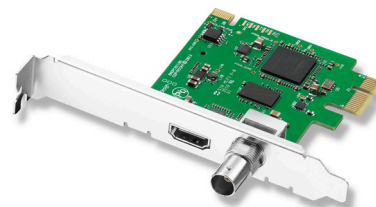

# DeckLink Mini Monitor

Monitor uncompressed 10-bit video from your computer! Includes SDI and HDMI outputs for connecting to any television or video monitor. DeckLink Mini Monitor auto switches between SD and HD so it handles all common video formats. DeckLink Mini Monitor is the perfect solution for monitoring from editing software while you edit! Includes two PCI Express shields for both full height and low profile slots.

### SDI Video Outputs

1 x 10 bit SD/HD switchable.