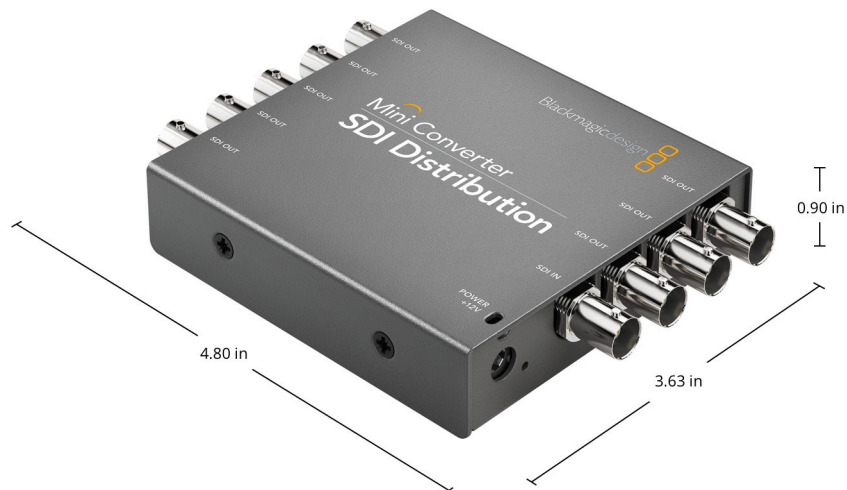

SDI Compliance

SMPTE 259M, SMPTE 292M,
SMPTE 296M, SMPTE 372M,
SMPTE 424M-B and SMPTE 425M

SDI Video Rates

SDI video connections are switchable
between SD, HD, and DCI 2K.

SDI Video Sampling

4:2:2 and 4:4:4

SDI Audio Sampling

Television standard sample rate
of 48 kHz and 24 bit.

SDI Color Precision

4:2:2 and 4:4:4

SDI Color Space

YUV and RGB

SDI Auto Switching

Automatically detects SD,
HD or 3G-SDI.

ASI Support

Yes

Operating Systems

Mac 10.14 Mojave,
Mac 10.15 Catalina or later.

Windows 8.1 and 10.

Power Requirements

Power Supply

+12V universal power supply included
with international socket adapters for
all countries. Cable tie point.

Power Consumption

4.80 Watts

Operational Voltage Range

12 - 31V DC

Physical Specifications