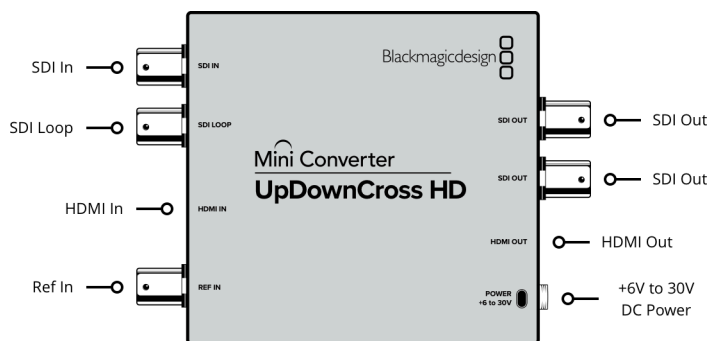

Mini Converter UpDownCross HD

Mini Converter UpDownCross HD is a full standards converter that lets you convert any SD or HD video format to any other SD or HD video format! You get both SDI and HDMI inputs and outputs, along with reference input for built in re-sync, high quality Teranex conversion algorithms, automatic audio delay for perfect AV sync, international power supply and more!

Connections

SDI Video Inputs

1 x SD, HD or 3G-SDI Video Input and 1 x External Reference Input.

HDMI Video Input

1 x HDMI type A connector.

SDI Video Outputs

1 x loop out and 2 x outputs

HDMI Video Output

HDMI type A out. Output supports EDID of the monitor.

SDI Rates

270Mb, 1.5G, 3G.

Reference Input

Black burst and Tri-Sync for SD & HD.

Multi Rate Support

Auto detection of HD or standard definition SDI inputs.

Updates and Configuration

USB

Relocking

Yes

Standards

SD Video Standards

525i59.94 NTSC, 625i50 PAL