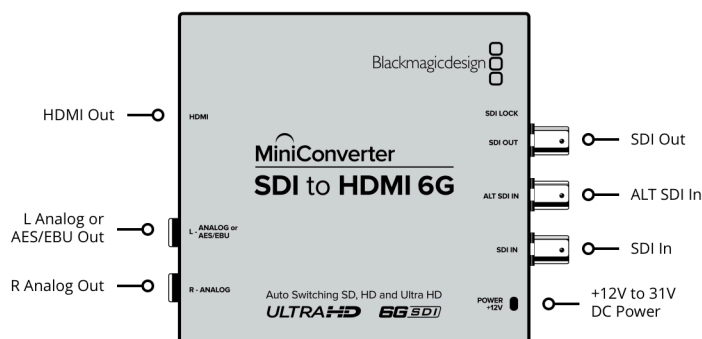

Mini Converter SDI to HDMI 6G

Mini Converter SDI to HDMI 6G lets you convert from SDI to HDMI in SD, HD, and Ultra HD formats while de-embedding audio to HDMI, AES/EBU or balanced analog audio. You also get advanced features such as down conversion for monitoring Ultra HD on HD HDMI monitors as well as built in 3D LUTs plus HDMI instant lock for instant video display when an SDI input is connected!

Connections

SDI Video Inputs

1 x SD, HD or 6G-SDI. 1 x ALT SDI
Input for automatic switch over if main input fails.

SDI Video Outputs

1 x SDI Video Loop Output.

HDMI Video Outputs

HDMI type A out.

Analog Audio Outputs

2 channels of balanced analog audio.

Digital Audio Outputs

4 channels of AES/EBU digital audio

SDI Redundant Input

Automatically switches over if main SDI input is lost.

Multi Rate Support

Auto detection of SD, HD or 6G-SDI.

Updates and Configuration

USB

Reclocking

Yes

Standards

SD Video Standards

625i50 PAL, 525i59.94 NTSC