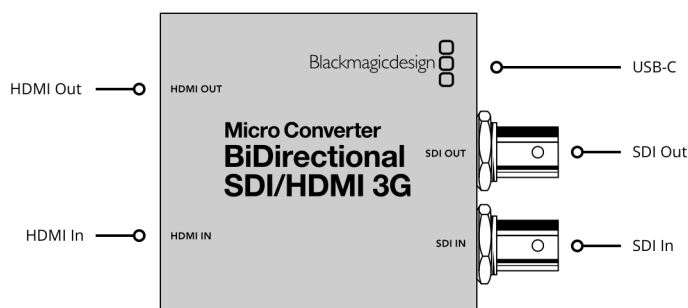

Micro Converter BiDirectional SDI/HDMI 3G wPSU

Get the world's smallest bidirectional broadcast quality converter! Convert SDI to HDMI and at the same time HDMI to SDI, even in different formats! Plus it supports camera control protocol conversion, so you can use Blackmagic Pocket Cinema Cameras with professional SDI live production switchers! Includes 100 to 240V AC power supply with international socket adapters.

HDMI Type A out.

Multi Rate Support

Auto detection of SD or HD.

Updates, Configurations and Power

USB Type-C.

Relocking

Yes

Standards

SDI Video Standards

525i59.94 NTSC, 625i50 PAL

HD Video Standards

720p50, 720p59.94, 720p60
1080p23.98, 1080p24, 1080p25,
1080p29.97, 1080p30, 1080p47.95,
1080p48, 1080p50, 1080p59.94,
1080p60
1080PsF25, 1080PsF29.97, 1080PsF30
1080i50, 1080i59.94, 1080i60
2Kp23.98 DCI, 2Kp24 DCI, 2Kp25 DCI,
2Kp29.97 DCI, 2Kp30 DCI,
2Kp47.95 DCI, 2Kp48 DCI, 2Kp50 DCI,
2Kp59.94 DCI, 2Kp60 DCI
2KPsF25 DCI, 2KPsF29.97 DCI,
2KPsF30 DCI

SDI Compliance

SMPTE 259M, SMPTE 292M,
SMPTE 296M, SMPTE 424M,
SMPTE 425M

SDI Video Rates

SDI video connections are automatically switchable between standard definition and high definition, and user selectable for level A or B via setup utility.