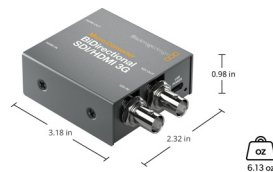

Power Requirements

Power Supply

+5V universal power supply included with international socket adapters for most countries.

Power Consumption

2.5 W

Operational Voltage Range

4.4 to 5.25V DC

Environmental Specifications

Operating temperature

0° to 40° C (32° to 104° F)

Storage temperature

-20° to 60° C (-4° to 140° F)

Relative Humidity

0% to 90% non-condensing

Physical Specifications

What's Included

Micro Converter BiDirectional SDI/HDMI 3G wPSU

+5V universal power supply with international socket adapters

---

Warranty

3 Year Limited Manufacturer's Warranty.

All items on this website are copyright Blackmagic Design Pty. Ltd. 2021, all rights reserved. All trademarks are property of their respective owners. MSRP includes duties, but excludes sales tax and shipping costs. This website uses remarketing services to advertise on third party websites to previous visitors to our site. You can opt out at any time by changing cookie settings. [Privacy Policy](#)

Blackmagic Design Authorized Reseller