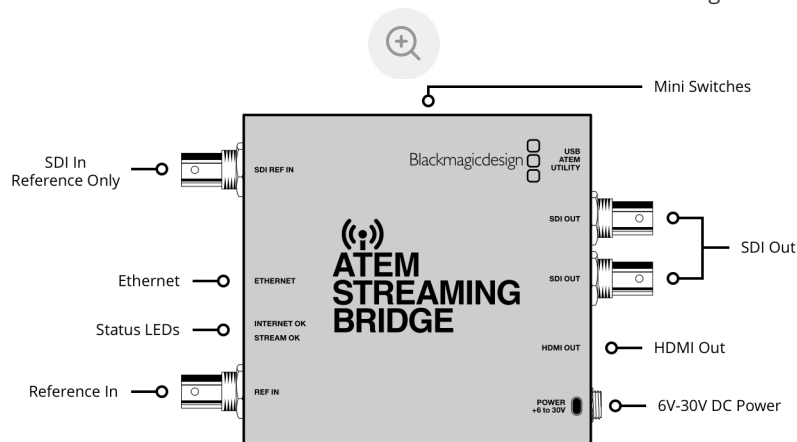

ATEM Streaming Bridge

The ATEM Streaming Bridge is a video converter that lets you receive a H.264 stream from any ATEM Mini Pro and convert it back to SDI and HDMI video. This means you can send video to remote locations around your local Ethernet network, or via the internet globally! That's possible because it uses advanced H.264 codecs for higher quality at very low data rates. Imagine broadcasters and bloggers collaborating on shows and creating global networks of ATEM Mini Pro remote broadcast studios. Setup is easy as the ATEM software utility can create setup files that you can email to remote ATEM Mini Pro studios. ATEM Streaming Bridge is the perfect way to use ATEM Mini Pro as a remote broadcast studio!

HDMI type A out.

HDMI Audio Outputs

2 Channels embedded in HDMI.

SDI Rates

1.5G, 3G.

Reference Input

Black burst and Tri-Sync.

Ethernet

Ethernet supports 10/100/1000 BaseT.

Updates and Configuration

1 x USB Type-C for software configuration and software updates.

Standards

SDI Video Standards

1080p23.98, 1080p24, 1080p25,
1080p29.97, 1080p30, 1080p50,
1080p59.94, 1080p60, 1080i50,
1080i59.94, 1080i60