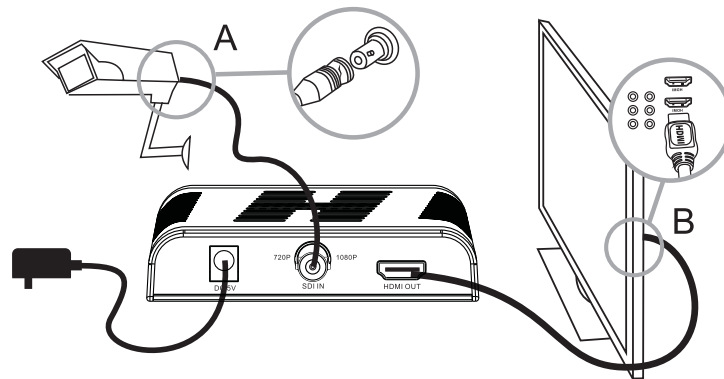

### 1. Package Contents

SDI TO HDMI Converter

User Manual

DC 5V/1A  
Power Adapter

### 2. Installation Requirements

- 2.1 HDTV/SDTV with HDMI input
- 2.2 SDI output devices : SD-SDI, HD-SDI and 3G-SDI

### 3. Installation Guide

- 3.1 Connect SDI cable from SDI source device to converter
- 3.2 Connect HDMI cable from Converter to HDTV/SDTV
- 3.3 The converter start to work after all the devices are well connected