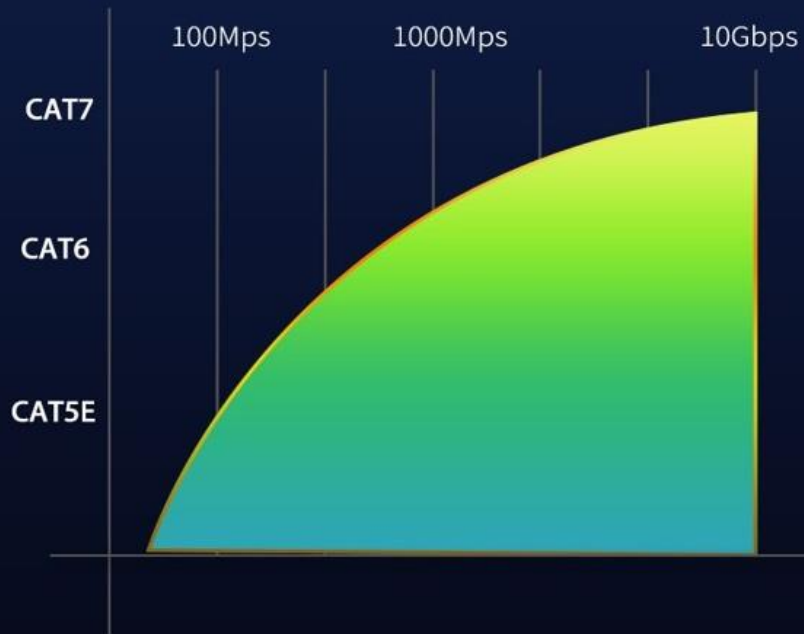

Router

Switch

TV

Tv Box

Enjoy Extreme Speed

Extreme speed unforgettable experience

8 wire twisted pair structure decrease the interference

The Twist distance is higher than the standard distance, which can lower the interference between wires, remove the interference signal and transmit the useful signal fully.

Cross Structure Shielding

provide the CAT6 1Gbps transmission

The cross bone separates 4 pairs twisted wire, decrease the crosstalk ,reduces the loss and provide the shielding,which increase the performance of the cable make sure the 1000Mbps transmission