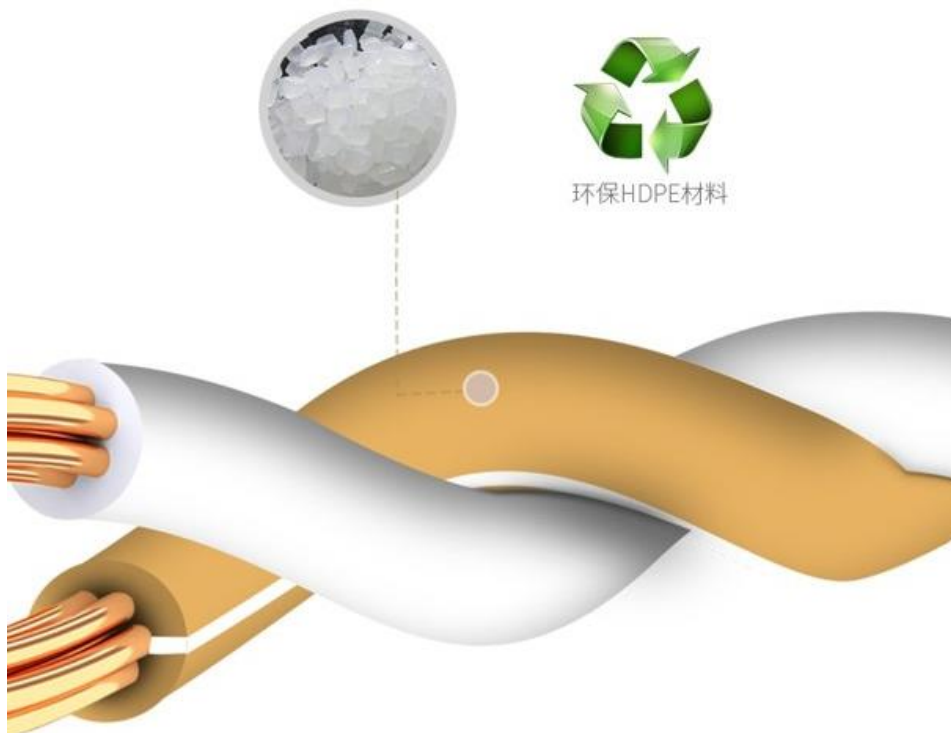

Router

Switch

TV

Tv Box

Enjoy Extreme Speed

Extreme speed unforgettable experience

8 wire twisted pair structure decrease the interference

The Twist distance is higher than the standard distance, which can lower the interference between wires, remove the interference signal and transmit the useful signal fully.

Cross Structure Shielding

provide the CAT6 1Gbps transmission

The cross bone separates 4 pairs twisted wire, decrease the crosstalk ,reduces the loss and provide the shielding,which increase the performance of the cable make sure the 1000Mbps transmission

Environmental and durable jacket

The waterproof and high density HDPE ,which is durable and hard to damaged

The close twisted pair and the enough material which make the appearance of cable are bigger than other cables