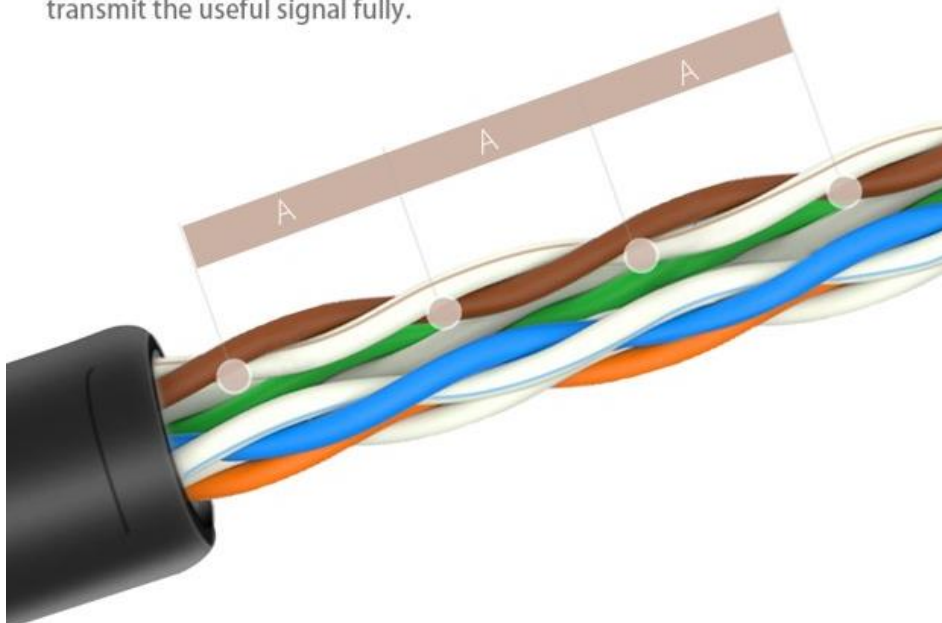

Router

Switch

TV

Tv Box

Enjoy Extreme Speed

Extreme speed unforgettable experience

8 wire twisted pair structure decrease the interference

The Twist distance is higher than the standard distance, which can lower the interference between wires, remove the interference signal and transmit the useful signal fully.

Cross Structure Shielding

provide the CAT6 1Gbps transmission

The cross bone separates 4 pairs twisted wire, decrease the crosstalk ,reduces the loss and provide the shielding,which increase the performance of the cable make sure the 1000Mbps transmission