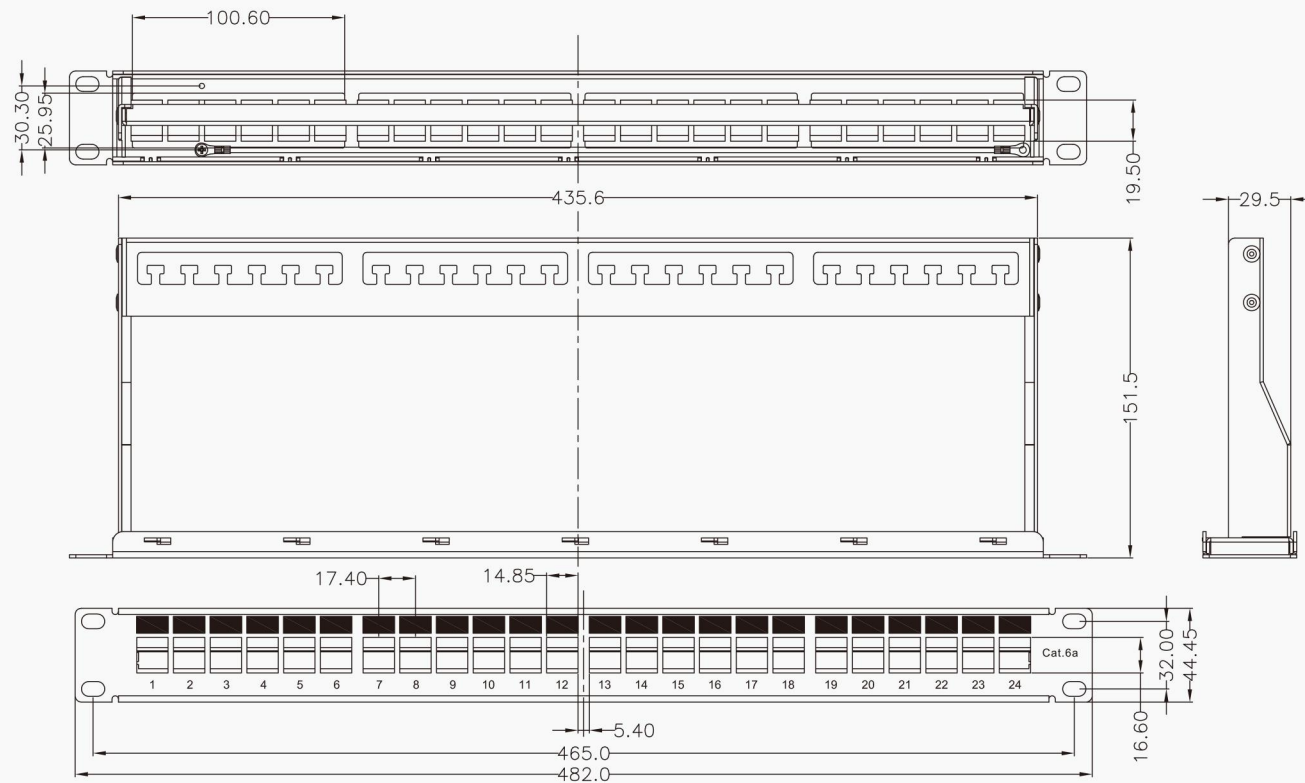

BELNET[®]

FTP Blank Patch Panel With Back Bar,24 Port

SPP-D86201

NOTE:

- 1.FRONT PANEL FRAME: ST12,T=1.6mm,POWDER COATING, COLOR BLACK
- 2.BACK PANEL FRAME : ST12,T=1.5mm,PLATED NICKEL
- 3.CABLE MANAGEMENT : ST12,T=1.5mm,PLATED NICKEL